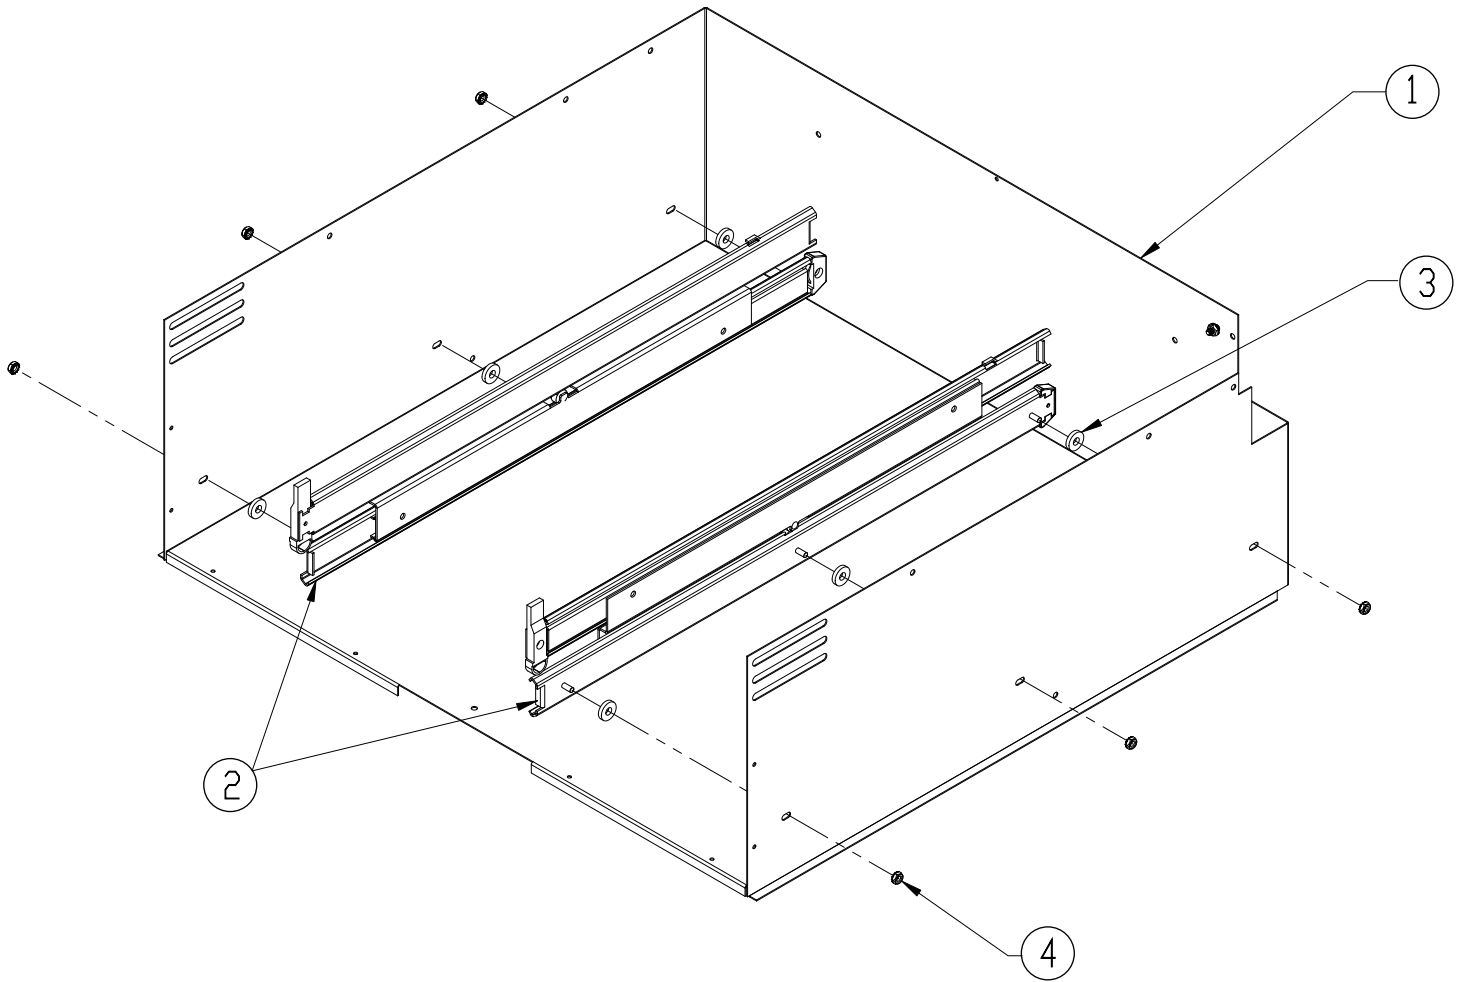

PARTS CATALOG

PW 27/30

Page #	Sheet Title
1	Top Can Assembly
2	Cabinet Assembly
3	Front Frame Assembly
4	Drawer Assembly

Top Can Assembly 27/30"

Ref #	Part #	Description
1	26668	Reflector
2	26671	Top Cover
3	27222	Asy, Top Can
4	82627	Control Insulation
5	82626	Top Insulation
6	92324	Motor, W/O, 120 VAC
7	92325	Fan Blade

Ref #	Part #	Description
8	83308	Nut, Keps, #6-32
9	83272	Washer, STL, Zinc
10	83436	Clip "J" Type
11	83267	Clip, Sensor Bulb
12	83534	Screw, WFR HD, #8 x 3/8"
13	83402	Screw, Phil HD, #8 x 3/8"
14	82351	Heating Element
15	26673	Insulation Cover

Cabinet Assembly 27/30"

Ref #	Part #	Description
1	27204	Asy, Cabinet
2	72737	Slide Rail Set, LH/RH
3	83555	Washer, Fiber w/ Adh. 1-Side
4	83048	Nut, Hex Keps, #8-32

Front Frame Assembly

Ref #	Part # 27"	Part # 30"	Description
1	N/A	27142B	Asy, Front Frame, 30"
1	27216B	N/A	Asy, Front Frame, 27"
2	62786B	62786B	Bezel, Warming Ovens
3	82267B	82267B	Control Knob
4	72880	72880	Switch, Snorkel
5	62734	62734	Temp Controller
6	72889	72889	Timer
7	26681	26681	Gasket Retaining Trim
8	82280B	82280B	Gasket
9	83266	83266	Tubular Fastener