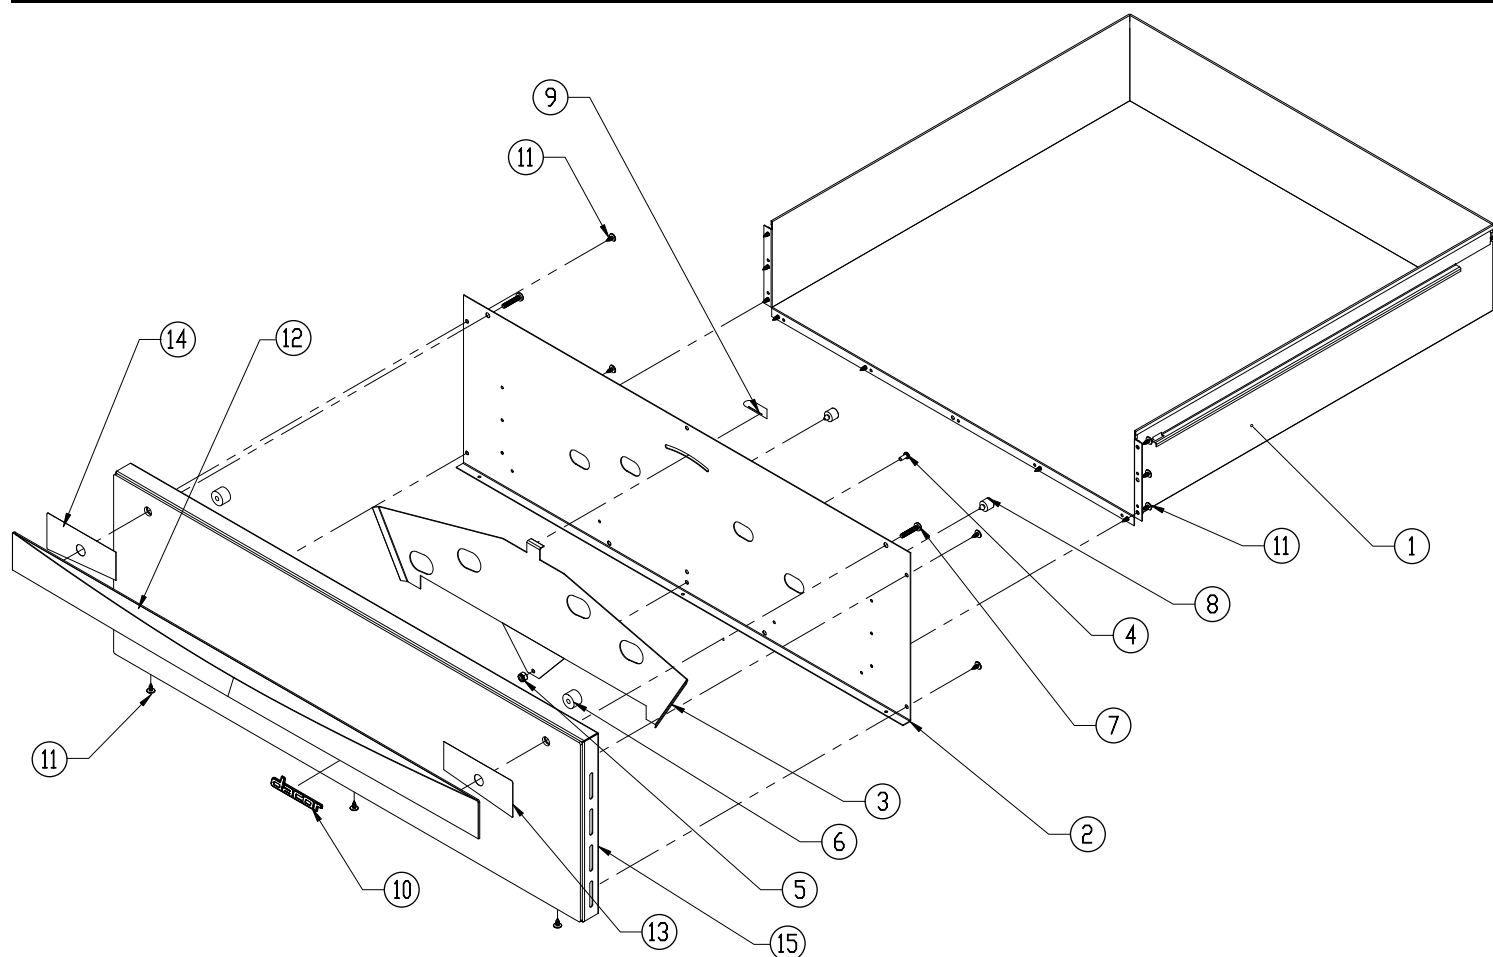

Cabinet Assembly 27/30"

Ref #	Part #	Description
1	27204	Asy, Cabinet
2	72737	Slide Rail Set, LH/RH
3	83555	Washer, Fiber w/ Adh. 1-Side
4	83048	Nut, Hex Keps, #8-32

Front Frame Assembly

Ref #	Part # 27"	Part # 30"	Description
1	N/A	27142B	Asy, Front Frame, 30"
1	27216B	N/A	Asy, Front Frame, 27"
2	62786B	62786B	Bezel, Warming Ovens
3	82267B	82267B	Control Knob
4	72880	72880	Switch, Snorkel
5	62734	62734	Temp Controller
6	72889	72889	Timer
7	26681	26681	Gasket Retaining Trim
8	82280B	82280B	Gasket
9	83266	83266	Tubular Fastener

Drawer Assembly

Ref #	Part # 27"	Part # 30"	Description
1	701213	701213	Asy, Drawer Wrap, Service
2	46138E	46141E	Drawer Front
3	36454	36454	Moist/Crisp Slide
4	83358	83358	Screw, Pan HD, #8-32 x 3/8"
5	83447	83447	Nut, Nylon, #10-24
6	92126	92126	Door Spacer
7	83692	83692	Screw, Pan HD, #10-32 x 1"
8	83578	83578	Rubber Bumber, Snap-In
9	82415B	82415B	Knob, Damper - Black
10	72510CH	72510CH	Dacor Logo, 3"
11	83263	83263	Screw, Phil HD, #8 x 3/8"
12	72936GR	72938GR	Handle, Door
13	92010L	92010L	Door Handle Spacer, LH
14	92010R	92010R	Door Handle SPacer, RH
15	701227-01	701226-01	Asy, Drawer Glass, Frame, AG
15	701227-02	701226-02	Asy, Drawer Glass, Frame, BK
15	701227-03	701226-03	Asy, Drawer Glass, Frame, BU
15	701227-04	701226-04	Asy, Drawer Glass, Frame, GN
15	701227-05	701226-05	Asy, Drawer Glass, Frame, SG
15	701227-06	701226-06	Asy, Drawer Glass, Frame, TS