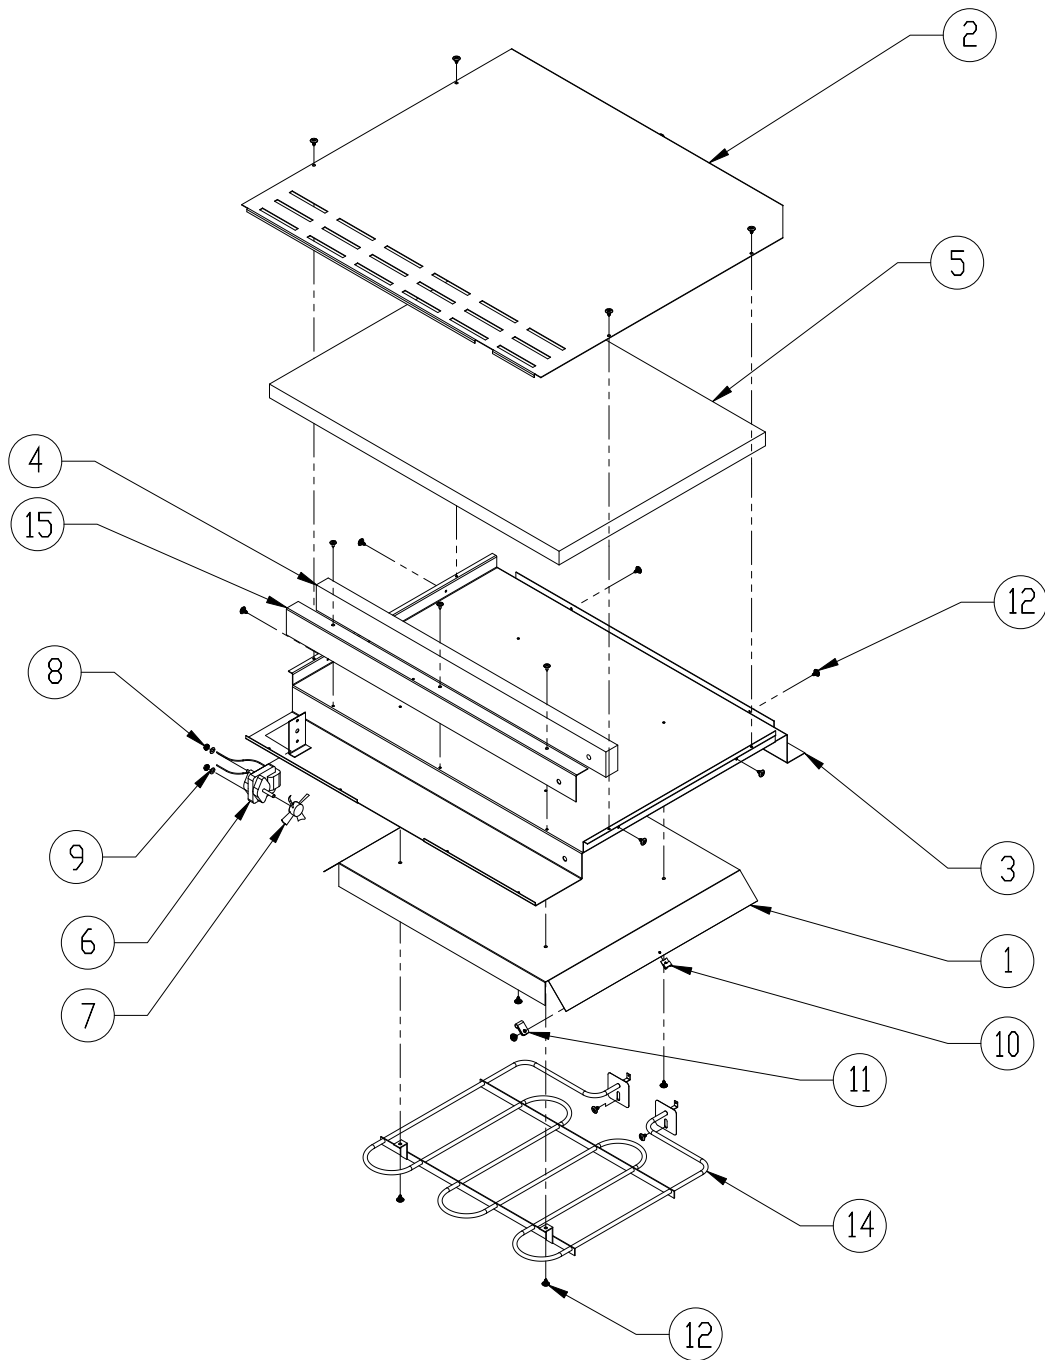

PARTS CATALOG

PW 27/30

Page #	Sheet Title
1	Top Can Assembly
2	Cabinet Assembly
3	Front Frame Assembly
4	Drawer Assembly

Top Can Assembly 27/30"

Ref #	Part #	Description
1	26668	Reflector
2	26671	Top Cover
3	27222	Asy, Top Can
4	82627	Control Insulation
5	82626	Top Insulation
6	92324	Motor, W/O, 120 VAC
7	92325	Fan Blade

Ref #	Part #	Description
8	83308	Nut, Keps, #6-32
9	83272	Washer, STL, Zinc
10	83436	Clip "J" Type
11	83267	Clip, Sensor Bulb
12	83534	Screw, WFR HD, #8 x 3/8"
13	83402	Screw, Phil HD, #8 x 3/8"
14	82351	Heating Element
15	26673	Insulation Cover

Cabinet Assembly 27/30"

Ref #	Part #	Description
1	27204	Asy, Cabinet
2	72737	Slide Rail Set, LH/RH
3	83555	Washer, Fiber w/ Adh. 1-Side
4	83048	Nut, Hex Keps, #8-32

Front Frame Assembly

Ref #	Part # 27"	Part # 30"	Description
1	N/A	27142B	Asy, Front Frame, 30"
1	27216B	N/A	Asy, Front Frame, 27"
2	62786B	62786B	Bezel, Warming Ovens
3	82267B	82267B	Control Knob
4	72880	72880	Switch, Snorkel
5	62734	62734	Temp Controller
6	72889	72889	Timer
7	26681	26681	Gasket Retaining Trim
8	82280B	82280B	Gasket
9	83266	83266	Tubular Fastener

Drawer Assembly

Ref #	Part # 27"	Part # 30"	Description
1	701213	701213	Asy, Drawer Wrap, Service
2	46138E	46141E	Drawer Front
3	36454	36454	Moist/Crisp Slide
4	83358	83358	Screw, Pan HD, #8-32 x 3/8"
5	83447	83447	Nut, Nylon, #10-24
6	92126	92126	Door Spacer
7	83692	83692	Screw, Pan HD, #10-32 x 1"
8	83578	83578	Rubber Bumber, Snap-In
9	82415B	82415B	Knob, Damper - Black
10	72510CH	72510CH	Dacor Logo, 3"
11	83263	83263	Screw, Phil HD, #8 x 3/8"
12	72936GR	72938GR	Handle, Door
13	92010L	92010L	Door Handle Spacer, LH
14	92010R	92010R	Door Handle SPacer, RH
15	701227-01	701226-01	Asy, Drawer Glass, Frame, AG
15	701227-02	701226-02	Asy, Drawer Glass, Frame, BK
15	701227-03	701226-03	Asy, Drawer Glass, Frame, BU
15	701227-04	701226-04	Asy, Drawer Glass, Frame, GN
15	701227-05	701226-05	Asy, Drawer Glass, Frame, SG
15	701227-06	701226-06	Asy, Drawer Glass, Frame, TS