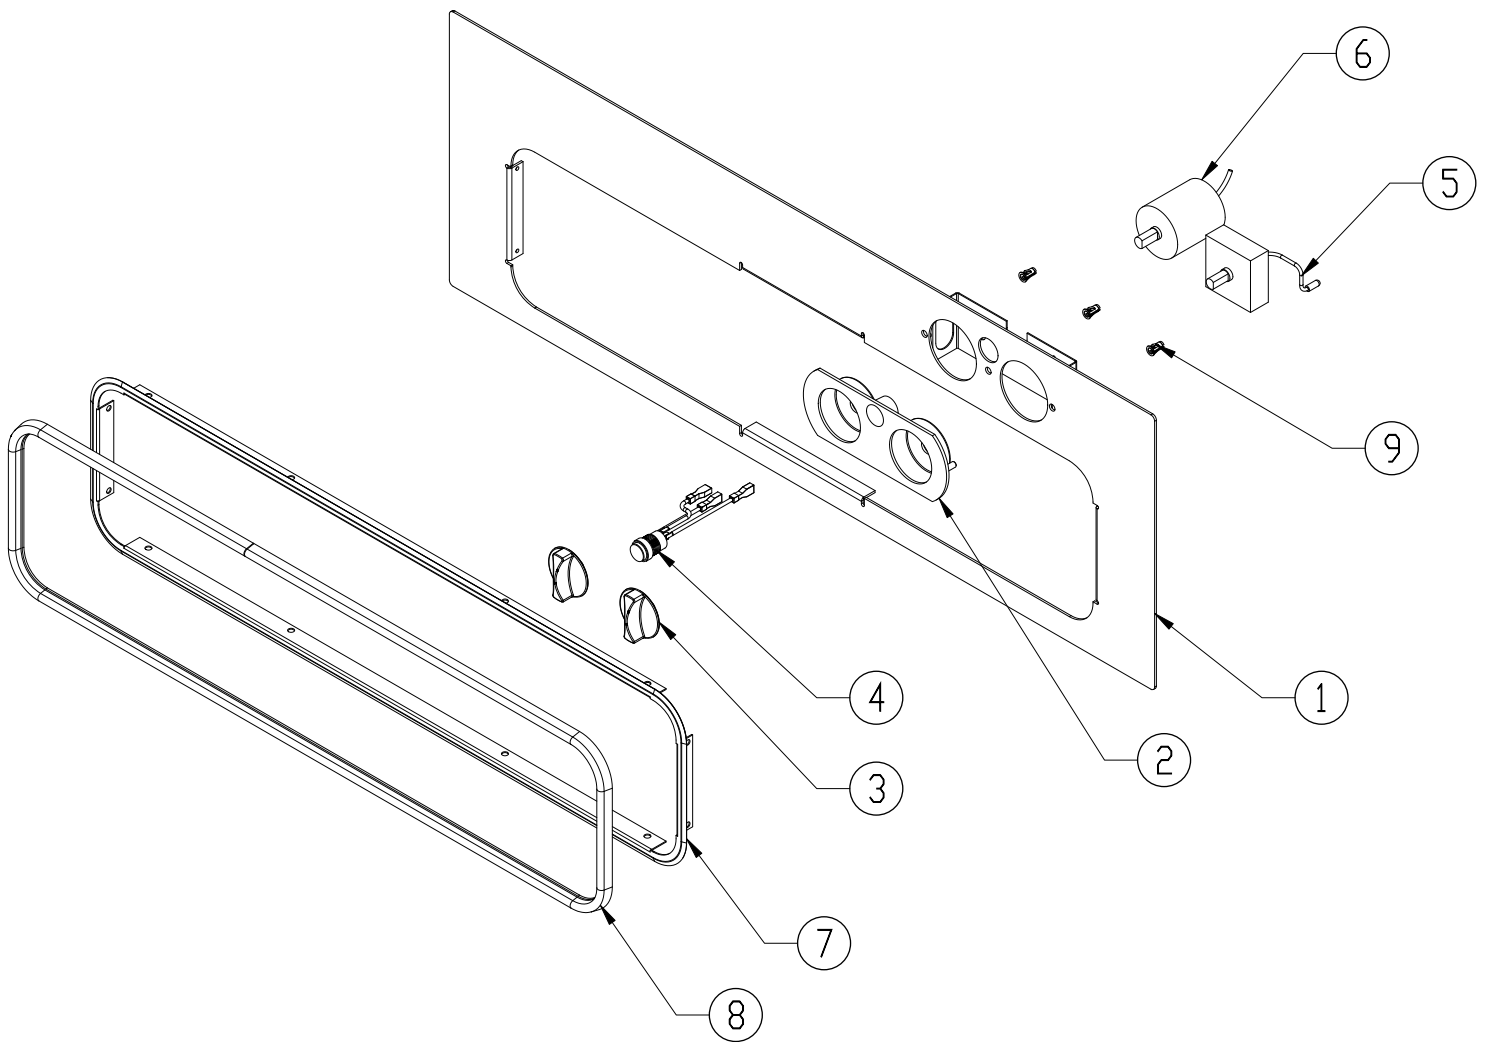

PARTS CATALOG

PW 27/30

Page #	Sheet Title
1	Top Can Assembly
2	Cabinet Assembly
3	Front Frame Assembly
4	Drawer Assembly

Top Can Assembly 27/30"

Ref #	Part #	Description
1	26668	Reflector
2	26671	Top Cover
3	27222	Asy, Top Can
4	82627	Control Insulation
5	82626	Top Insulation
6	92324	Motor, W/O, 120 VAC
7	92325	Fan Blade

Ref #	Part #	Description
8	83308	Nut, Keps, #6-32
9	83272	Washer, STL, Zinc
10	83436	Clip "J" Type
11	83267	Clip, Sensor Bulb
12	83534	Screw, WFR HD, #8 x 3/8"
13	83402	Screw, Phil HD, #8 x 3/8"
14	82351	Heating Element
15	26673	Insulation Cover

Cabinet Assembly 27/30"

Ref #	Part #	Description
1	27204	Asy, Cabinet
2	72737	Slide Rail Set, LH/RH
3	83555	Washer, Fiber w/ Adh. 1-Side
4	83048	Nut, Hex Keps, #8-32

Front Frame Assembly

Ref #	Part # 27"	Part # 30"	Description
1	N/A	27142B	Asy, Front Frame, 30"
1	27216B	N/A	Asy, Front Frame, 27"
2	62786B	62786B	Bezel, Warming Ovens
3	82267B	82267B	Control Knob
4	72880	72880	Switch, Snorkel
5	62734	62734	Temp Controller
6	72889	72889	Timer
7	26681	26681	Gasket Retaining Trim
8	82280B	82280B	Gasket
9	83266	83266	Tubular Fastener

Drawer Assembly

Ref #	Part # 27"	Part # 30"	Description
1	701213	701213	Asy, Drawer Wrap, Service
2	46138E	46141E	Drawer Front
3	36454	36454	Moist/Crisp Slide
4	83358	83358	Screw, Pan HD, #8-32 x 3/8"
5	83447	83447	Nut, Nylon, #10-24
6	92126	92126	Door Spacer
7	83692	83692	Screw, Pan HD, #10-32 x 1"
8	83578	83578	Rubber Bumber, Snap-In
9	82415B	82415B	Knob, Damper - Black
10	72510CH	72510CH	Dacor Logo, 3"
11	83263	83263	Screw, Phil HD, #8 x 3/8"
12	72936GR	72938GR	Handle, Door
13	92010L	92010L	Door Handle Spacer, LH
14	92010R	92010R	Door Handle SPacer, RH
15	701227-01	701226-01	Asy, Drawer Glass, Frame, AG
15	701227-02	701226-02	Asy, Drawer Glass, Frame, BK
15	701227-03	701226-03	Asy, Drawer Glass, Frame, BU
15	701227-04	701226-04	Asy, Drawer Glass, Frame, GN
15	701227-05	701226-05	Asy, Drawer Glass, Frame, SG
15	701227-06	701226-06	Asy, Drawer Glass, Frame, TS